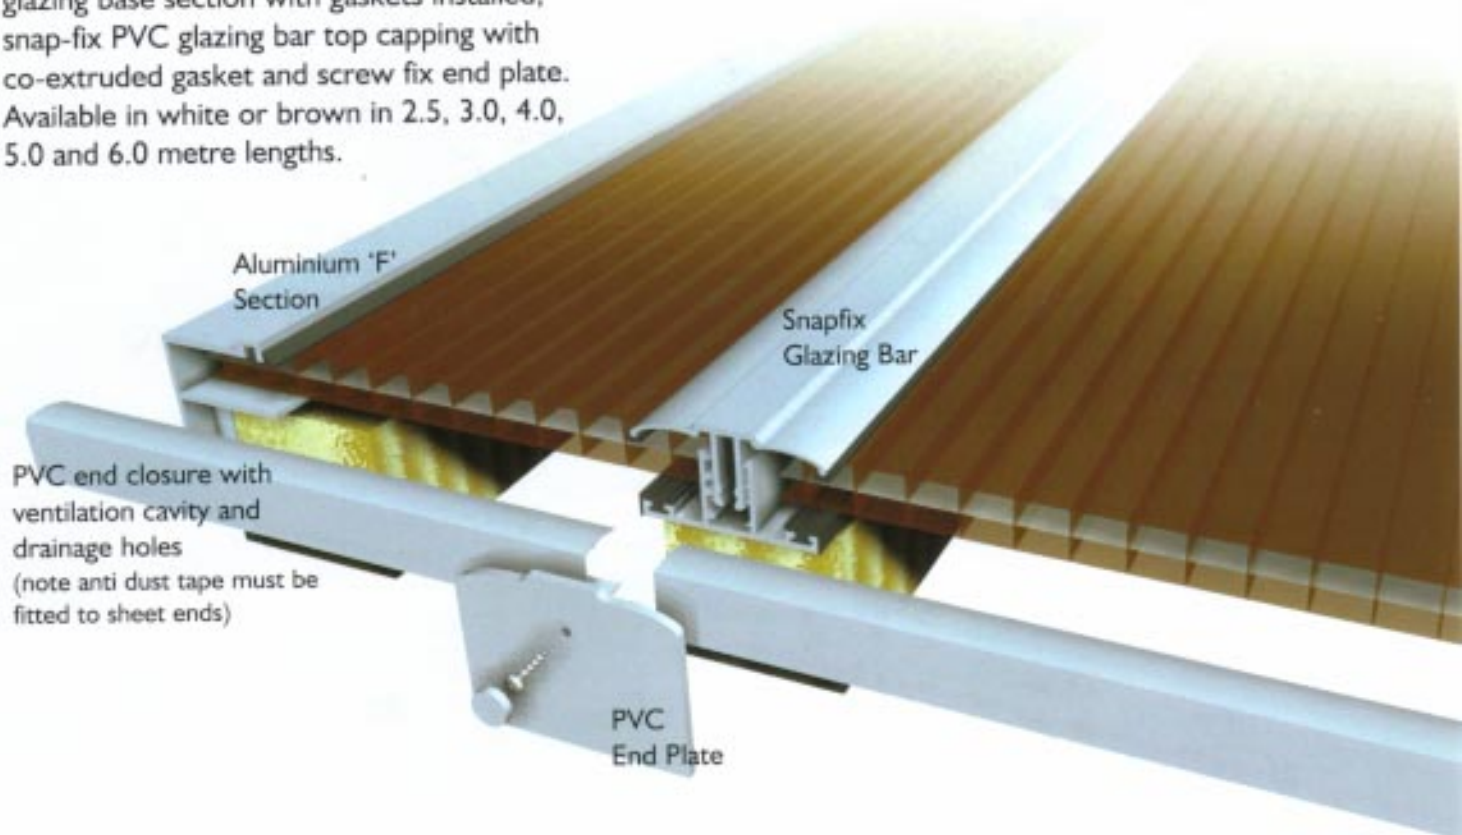

Snap-Fix

Rafter Supported Glazing System

A simple easy fit glazing system for any thickness of polycarbonate sheet from 10mm to 25mm. Comprising of aluminium glazing base section with gaskets installed, snap-fix PVC glazing bar top capping with co-extruded gasket and screw fix end plate. Available in white or brown in 2.5, 3.0, 4.0, 5.0 and 6.0 metre lengths.