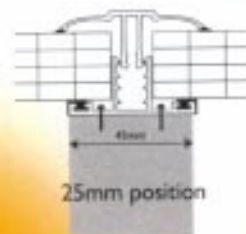

Snap-Fix

Rafter Supported Glazing System

A simple easy fit glazing system for any thickness of polycarbonate sheet from 10mm to 25mm. Comprising of aluminium glazing base section with gaskets installed, snap-fix PVC glazing bar top capping with co-extruded gasket and screw fix end plate. Available in white or brown in 2.5, 3.0, 4.0, 5.0 and 6.0 metre lengths.