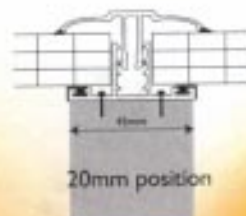

Snap-Fix

Rafter Supported Glazing System

A simple easy fit glazing system for any thickness of polycarbonate sheet from 10mm to 25mm. Comprising of aluminium glazing base section with gaskets installed, snap-fix PVC glazing bar top capping with co-extruded gasket and screw fix end plate. Available in white or brown in 2.5, 3.0, 4.0, 5.0 and 6.0 metre lengths.