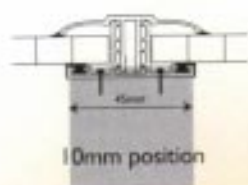

Snap-Fix

Rafter Supported Glazing System

A simple easy fit glazing system for any thickness of polycarbonate sheet from 10mm to 25mm. Comprising of aluminium glazing base section with gaskets installed, snap-fix PVC glazing bar top capping with co-extruded gasket and screw fix end plate. Available in white or brown in 2.5, 3.0, 4.0, 5.0 and 6.0 metre lengths.