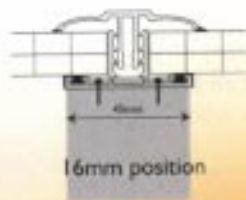

Snap-Fix

Rafter Supported Glazing System

A simple easy fit glazing system for any thickness of polycarbonate sheet from 10mm to 25mm. Comprising of aluminium glazing base section with gaskets installed, snap-fix PVC glazing bar top capping with co-extruded gasket and screw fix end plate. Available in white or brown in 2.5, 3.0, 4.0, 5.0 and 6.0 metre lengths.